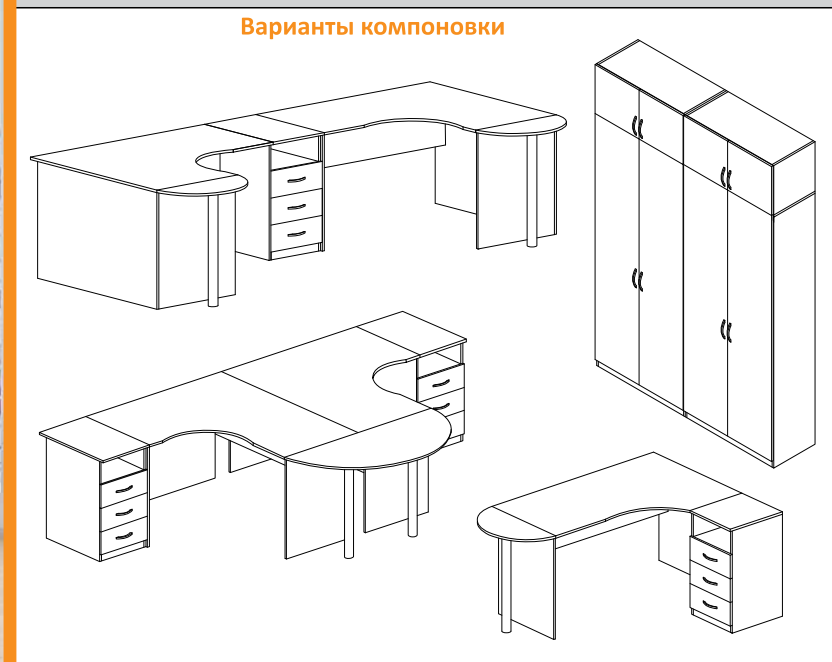

Стол письменный **В.СП-2** - 2шт
Приставка **В.ПР-3** - 2шт Опора **ВТ-710** - 4шт
Тумба под оргтехнику **В.ТМ-1** - 1шт Шкаф **В.СТ-2.3** - 1шт
Шкаф **В.СТ-1.2** - 2шт Шкаф **В.СТ-1.3** - 1шт Шкаф **В.СТ-1.9** - 1шт

Мебель на фото состав:

Мебель на фото стр.2 состав:

Стол криволинейный **В.СА-3 Л** - 6шт
Стол криволинейный **В.СА-3 Пр** - 7шт
Тумба приставная **В.ТП-4.1** - 13шт
Стол письменный **В.СП-3** - 2шт
К-т ящиков прямых столов **В.ПЯ-1** - 2шт
Подставка под системный блок **В.СБ-1** - 13шт
Шкаф **В.СТ-1.2** - 3шт Шкаф **В.СТ-1.9** - 6шт
Шкаф **В.СТ-2.3** - 2шт Каркас антресоли **В.А-2** - 6шт
Дверь для антресоли **В.Д-4 Л** - 6шт Дверь для антресоли **В.Д-4 Пр** - 6шт

Мебель на фото состав:

Стол письменный **В.СП-3** - 1шт
К-т ящиков прямых столов **В.ПЯ-1** - 1шт
Тумба приставная **В.ТП-4.1** - 2шт
Стол письменный **В.СП-1** - 1шт
Стол криволинейный **В.СА-3 Л** - 1шт
Стол криволинейный **В.СА-3 Пр** - 2шт
Шкаф **В.СТ-1.2** - 2шт